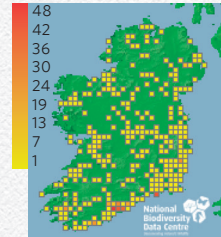

Hoverflies: six species common on farmland

www.biodiversityireland.ie/farmland/

*Eristalis
arbustorum*
European Drone Fly

actual size

-  Wing length 7-10 mm
-  Yellow dusted face with no blackstripe and dark tarsi
-  April - October

*Eristalis
pertinax*
Tapered Drone Fly

actual size

-  Wing length 8.25-12.75 mm
-  Tapered abdomen and yellow tarsi or "feet" on front and middle legs
-  February - November

*Eristalis
tenax*
Common Drone Fly

actual size

-  Wing length 9.75-13 mm
-  Broad black facial stripe and curved and thickened hind tibia
-  February - November

The species chosen here are based on extensive surveys across farms within the Protecting Farmland Pollinators European Innovation Partnership Project. The maps represent the number of records per 10km² submitted to Biodiversity Maps.