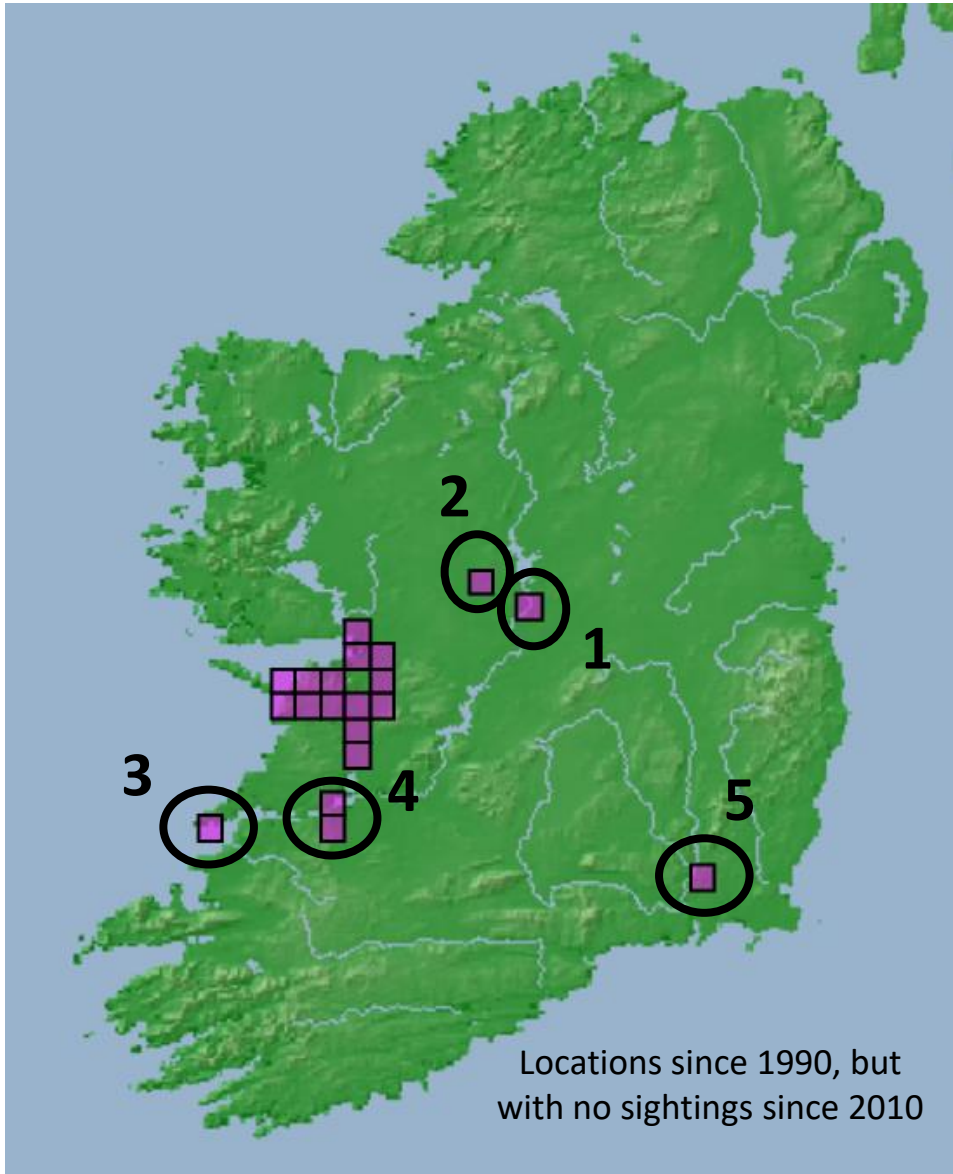

SHRILL CARDER BEE – *BOMBUS SYLVARUM*

Help by checking for the species at any of these 5 locations:

1. Pilgrim's Road, Clonmacnoise, Co. Offaly, N014307. Last recorded by Úna FitzPatrick & Andrew Byrne on 29/08/2005
2. Killeglan, Co. Roscommon, M867425. Last recorded by Tomás Murray on 30/07/2004
3. Bridges of Ross, Co. Clare, Q7349. Last recorded by John Breen on 27/07/2003
4. Barrigone, Co. Limerick, R295506. Last recorded by Úna FitzPatrick & Andrew Byrne on 03/09/2004
5. New Ross, Co. Wexford, S713267. Last recorded by Úna FitzPatrick on 13/08/2009