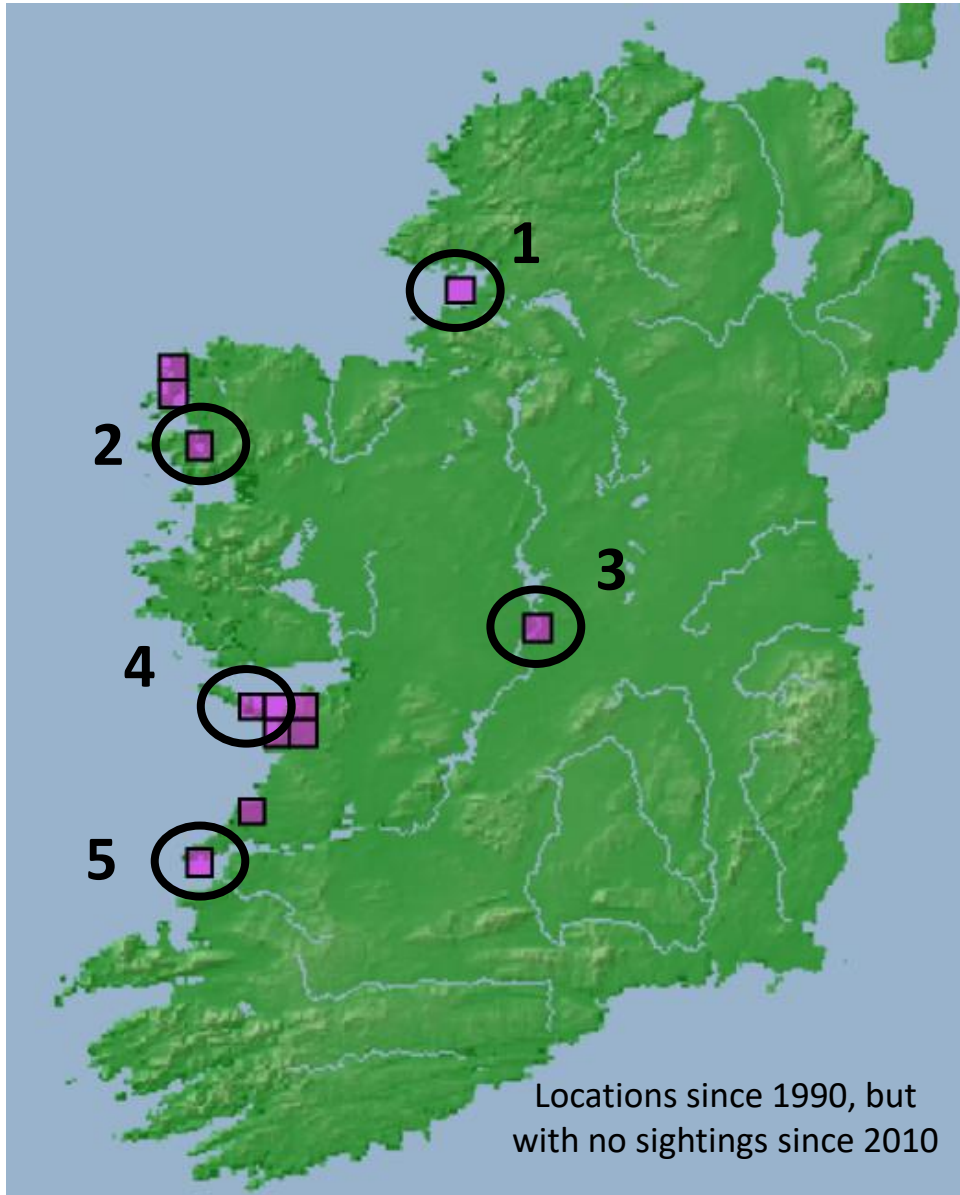

GREAT YELLOW BUMBLEBEE – *BOMBUS DISTINGUENDUS*

<https://maps.biodiversityireland.ie/Map/Terrestrial/Species/56013>