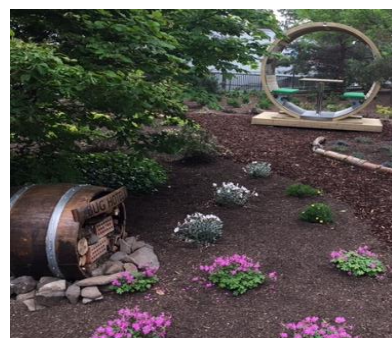

Actions already taken for pollinators:

- We identified an area of 0.2 acres in Elmpark Green which we have converted into a wildflower garden in May 2019.
- In our garden, we installed pollinator friendly flowering heathers, shrubs, perennials and fruit trees selected to provide food for pollinators.
- In addition, we installed bug hotels, bee mounds and bee, bat and bird boxes to provide a habitat and nesting materials for birds and insects.
- We also installed a seating pod and educational signage throughout the garden so that the residents and employees of Elmpark Green can educate themselves on our ecosystem and relax and enjoy the garden.